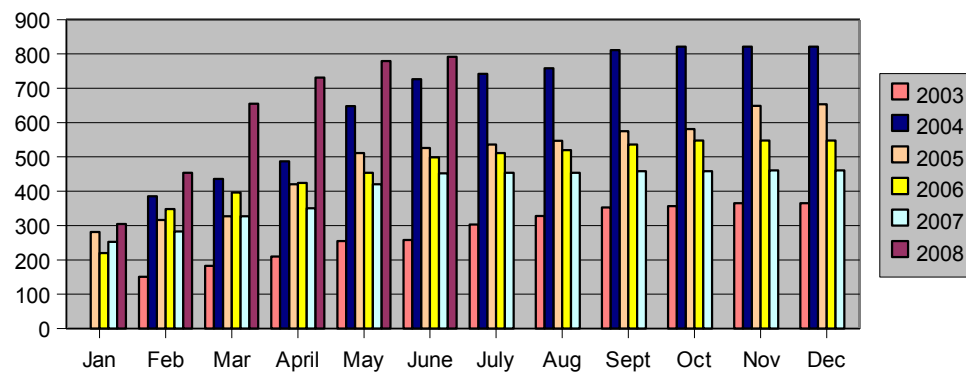

46th District Membership Summary: June 19, 2008

A. Yearly Membership Totals

Year	Total Individuals	Friends of the 46th - HH	4600 Club - HH	
2003	365	40 hh	25 hh	Presidential
2004	821	81 hh	46 hh	
2005	653	59 hh	45 hh	
2006	548	54 hh	46 hh	
2007	459	58 hh	44 hh	Presidential
2008	792	63 hh	63 hh	

Four-Year Presidential Cycle

		2003	2004
		365	821
2005	2006	2007	2008
653	548	461	

NOTE: To evaluate our success in membership recruitment, we use a 4-year election cycle, with each Presidential year considered the high-water mark.

B. Monthly Membership Totals

	Jan	Feb	Mar	April	May	June	July	Aug	Sept	Oct	Nov	Dec
2003		151	183	210	255	258	303	328	353	357	365	365
2004		385	436	487	648	726	742	758	811	821	821	821
2005	281	316	327	420	511	526	536	547	575	581	649	653
2006	220	348	396	424	454	499	511	520	536	548	548	548
2007	253	283	327	350	420	452	454	454	458	458	461	461
2008	305	454	655	731	779	792						

We're only 29 away from 821, our highwater mark for membership that closed out 2004, the last presidential year. In June of 2004 we had 726 members; today we're at 792.

Monthly Membership Totals: 2003-2008