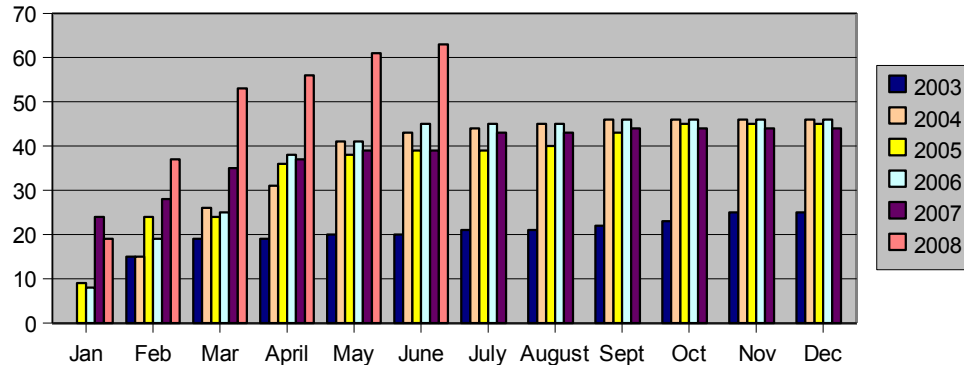

C. Friends of the 46th (\$46 level)

	Jan	Feb	Mar	April	May	June	July	August	Sept	Oct	Nov	Dec
2003		24	29	31	34	34	35	35	36	38	40	40
2004		40	48	51	75	79	80	81	81	81	81	81
2005	12	25	29	42	52	55	55	56	58	59	59	59
2006	7	27	32	41	43	47	49	50	52	54	54	54
2007	22	29	40	47	52	52	55	56	58	58	59	59
2008	25	44	55	56	61	63						

Although there has been a drop in this category (16 fewer than in June 2004), SEE BELOW for an increase in members of the 4600 Club.

Friends of the 46th: 2003-2008

D. 4600 Club (\$100 level)

Year	Jan	Feb	Mar	April	May	June	July	August	Sept	Oct	Nov	Dec
2003		15	19	19	20	20	21	21	22	23	25	25
2004		15	26	31	41	43	44	45	46	46	46	46
2005	9	24	24	36	38	39	39	40	43	45	45	45
2006	8	19	25	38	41	45	45	45	46	46	46	46
2007	24	28	35	37	39	39	43	43	44	44	44	44
2008	19	37	53	56	61	63						

A record-breaking number!! At the end of 2004, we had only 46 who joined at the \$100 level; today we're already at 63.

4600 Club: 2003-2008

Betty Means
Membership Vice-Chair