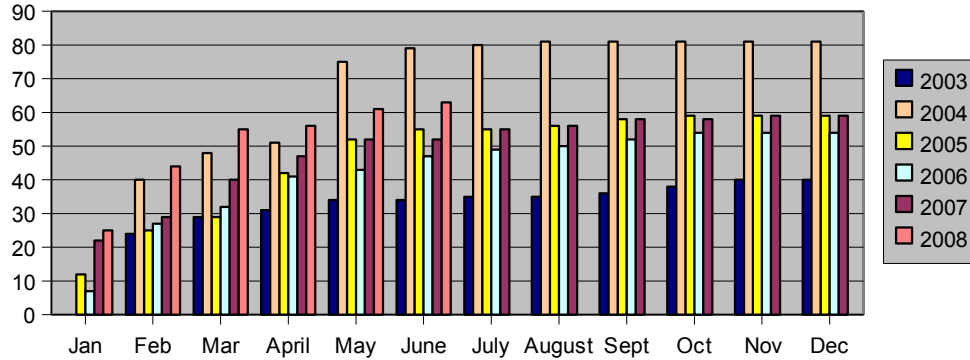

C. Friends of the 46th ($46 level)

	Jan	Feb	Mar	April	May	June	July	August	Sept	Oct	Nov	Dec
2003		24	29	31	34	34	35	35	36	38	40	40
2004		40	48	51	75	79	80	81	81	81	81	81
2005	12	25	29	42	52	55	55	56	58	59	59	59
2006	7	27	32	41	43	47	49	50	52	54	54	54
2007	22	29	40	47	52	52	55	56	58	58	59	59
2008	25	44	55	56	61	63						

Although there has been a drop in this category (16 fewer than in June 2004), SEE BELOW for an increase in members of the 4600 Club.

Friends of the 46th: 2003-2008

D. 4600 Club ($100 level)

Year	Jan	Feb	Mar	April	May	June	July	August	Sept	Oct	Nov	Dec
2003		15	19	19	20	20	21	21	22	23	25	25
2004		15	26	31	41	43	44	45	46	46	46	46
2005	9	24	24	36	38	39	39	40	43	45	45	45
2006	8	19	25	38	41	45	45	45	46	46	46	46
2007	24	28	35	37	39	39	43	43	44	44	44	44
2008	19	37	53	56	61	63						

A record-breaking number!! At the end of 2004, we had only 46 who joined at the $100 level; today we're already at 63.