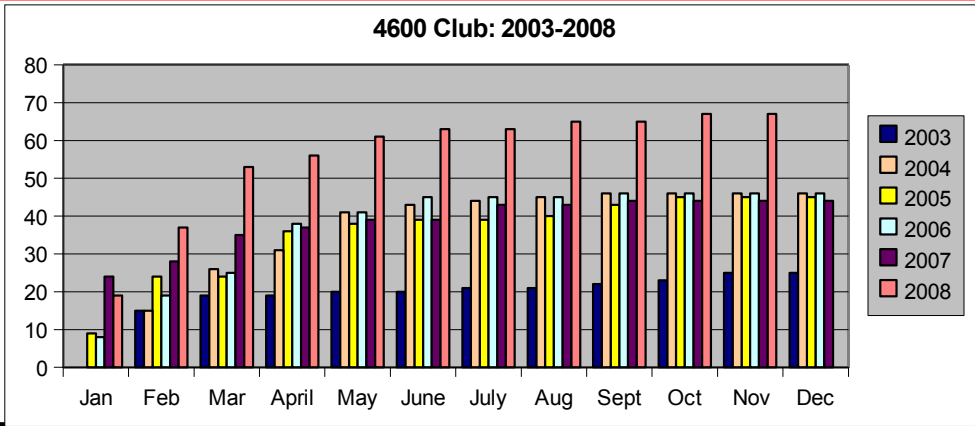

	Jan	Feb	Mar	April	May	June	July	Aug	Sept	Oct	Nov	Dec
2003		24	29	31	34	34	35	35	36	38	40	40
2004		40	48	51	75	79	80	81	81	81	81	81
2005	12	25	29	42	52	55	55	56	58	59	59	59
2006	7	27	32	41	43	47	49	50	52	54	54	54
2007	22	29	40	47	52	52	55	56	58	58	59	59
2008	25	44	55	56	61	63	63	66	67	68	68	

Although there has been a drop in this category (13 fewer than in November 2004), SEE BELOW for an increase in members of the 4600 Club.

Friends of the 46th: 2003-2008

D. 4600 Club (\$100 level)

Year	Jan	Feb	Mar	April	May	June	July	Aug	Sept	Oct	Nov	Dec
2003		15	19	19	20	20	21	21	22	23	25	25
2004		15	26	31	41	43	44	45	46	46	46	46
2005	9	24	24	36	38	39	39	40	43	45	45	45
2006	8	19	25	38	41	45	45	45	46	46	46	46
2007	24	28	35	37	39	39	43	43	44	44	44	44
2008	19	37	53	56	61	63	63	65	65	67	67	67

A record-breaking number!! At the end of 2004, we had only 46 who joined at the \$100 level; today we're at 67.

Betty Means
Membership Vice-Chair