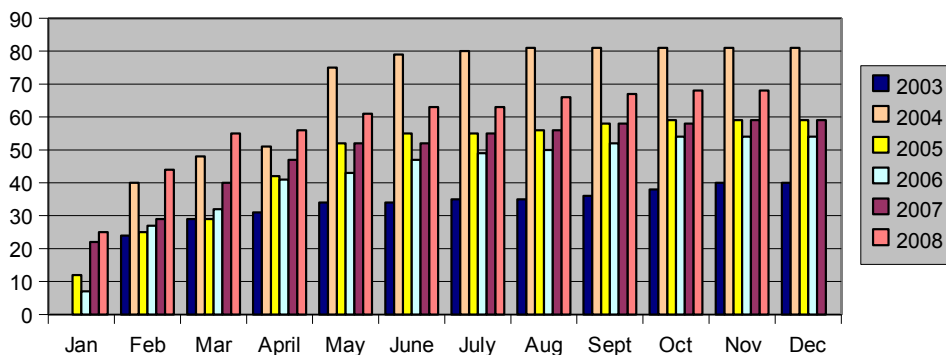

Friends of the 46th: 2003-2008