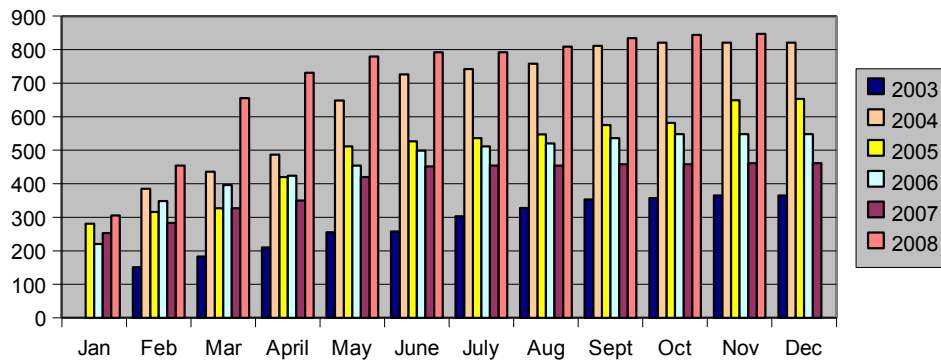

46th District Membership Summary: November 20, 2008

A. Yearly Membership Totals

Year	Total Individuals	Friends of the 46th - HH	4600 Club - HH	
2003	365	40 hh	25 hh	Presidential
2004	821	81 hh	46 hh	
2005	653	59 hh	45 hh	
2006	548	54 hh	46 hh	
2007	459	58 hh	44 hh	Presidential
2008	847	68 hh	67 hh	

Four-Year Presidential Cycle

2003	2004
365	821
2005	2006
653	548
2007	2008
461	847

NOTE: To evaluate our success in membership recruitment, we use a 4-year election cycle, with each Presidential year considered the high-water mark.

B. Monthly Membership Totals

	Jan	Feb	Mar	April	May	June	July	Aug	Sept	Oct	Nov	Dec
2003		151	183	210	255	258	303	328	353	357	365	365
2004		385	436	487	648	726	742	758	811	821	821	821
2005	281	316	327	420	511	526	536	547	575	581	649	653
2006	220	348	396	424	454	499	511	520	536	548	548	548
2007	253	283	327	350	420	452	454	454	458	458	461	461
2008	305	454	655	731	779	792	792	809	834	844	847	

A NEW BENCHMARK! With the great job of PCO Bernadette Lacqueur has done, our membership number will increase even more when new PCOs take office in December!

Monthly Membership Totals: 2003-2008