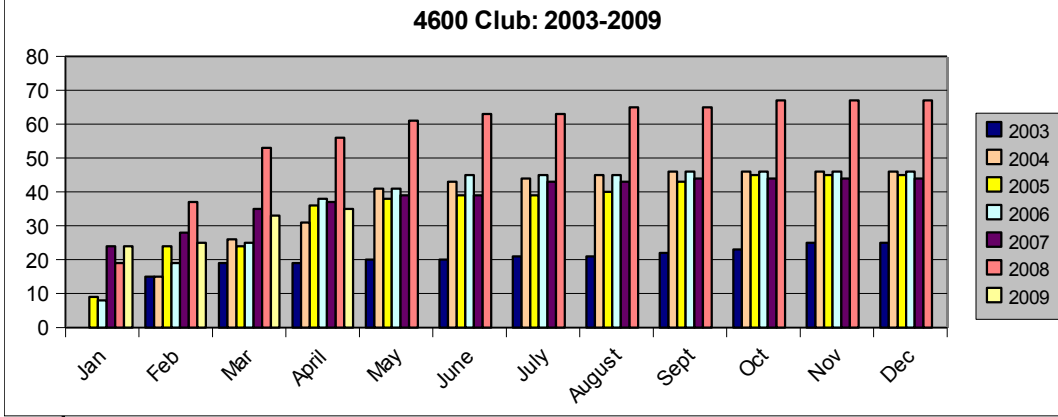

**D. 4600 Club (\$100 level)**

| Year | Jan | Feb | Mar | April | May | June | July | August | Sept | Oct | Nov | Dec |
|------|-----|-----|-----|-------|-----|------|------|--------|------|-----|-----|-----|
| 2003 |     | 15  | 19  | 19    | 20  | 20   | 21   | 21     | 22   | 23  | 25  | 25  |
| 2004 |     | 15  | 26  | 31    | 41  | 43   | 44   | 45     | 46   | 46  | 46  | 46  |
| 2005 | 9   | 24  | 24  | 36    | 38  | 39   | 39   | 40     | 43   | 45  | 45  | 45  |
| 2006 | 8   | 19  | 25  | 38    | 41  | 45   | 45   | 45     | 46   | 46  | 46  | 46  |
| 2007 | 24  | 28  | 35  | 37    | 39  | 39   | 43   | 43     | 44   | 44  | 44  | 44  |
| 2008 | 19  | 37  | 53  | 56    | 61  | 63   | 63   | 65     | 65   | 67  | 67  | 67  |
| 2009 | 24  | 25  | 33  | 35    |     |      |      |        |      |     |     |     |

Betty Means,  
Membership Vice-Chair