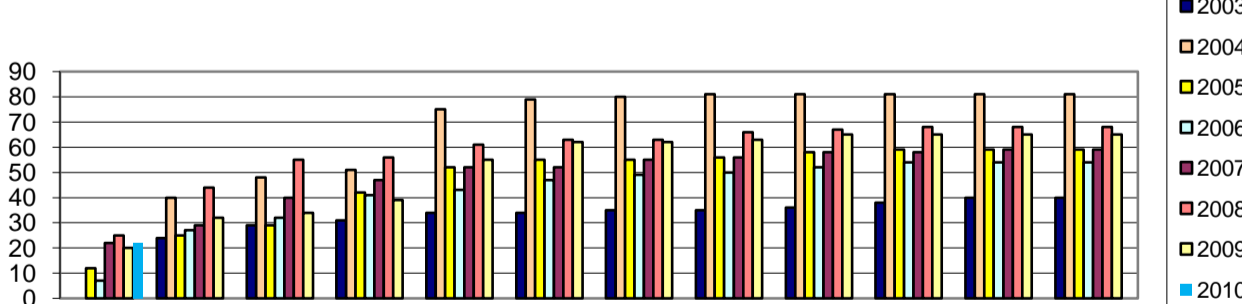

Friends of the 46th: 2003-2010