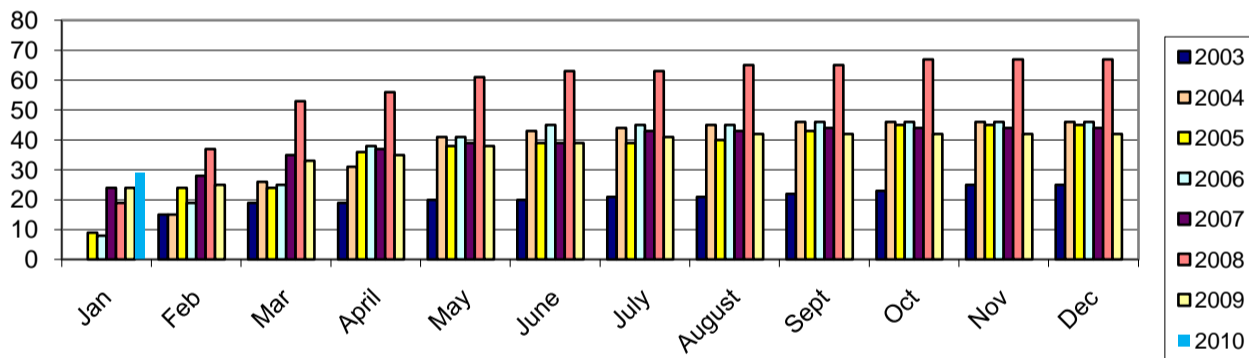

In 2003, it took us until May to reach a similar number, and we ended that year with only 365 members. In 2006, a comparable year in the 4-year cycle, we started the year with 220 members.

Monthly Membership Totals: 2003-2010

### C. Friends of the 46th (\$46 level)

	Jan	Feb	Mar	April	May	June	July	August	Sept	Oct	Nov	Dec
2003		24	29	31	34	34	35	35	36	38	40	40
2004		40	48	51	75	79	80	81	81	81	81	81
2005	12	25	29	42	52	55	55	56	58	59	59	59
2006	7	27	32	41	43	47	49	50	52	54	54	54
2007	22	29	40	47	52	52	55	56	58	58	59	59
2008	25	44	55	56	61	63	63	66	67	68	68	68
2009	20	32	34	39	55	62	62	63	65	65	65	65
2010	22											

In 2008 we had 25 members at the \$46 level in January. At a comparable year in the 4-year cycle, we're 3 times better than in 2006.

Friends of the 46th: 2003-2010

**D. 4600 Club (\$100 level)**

Year	Jan	Feb	Mar	April	May	June	July	August	Sept	Oct	Nov	Dec
2003		15	19	19	20	20	21	21	22	23	25	25
2004		15	26	31	41	43	44	45	46	46	46	46
2005	9	24	24	36	38	39	39	40	43	45	45	45
2006	8	19	25	38	41	45	45	45	46	46	46	46
2007	24	28	35	37	39	39	43	43	44	44	44	44
2008	19	37	53	56	61	63	63	65	65	67	67	67
2009	24	25	33	35	38	39	41	42	42	42	42	42
2010	29											

**4600 Club: 2003-2010**

Since keeping records, we've never started a year with so many members who have joined at the \$100 level: 29 in 2010. And when comparing it to 2003 - when we ended the year with only 25 4600 Club members - it's spectacular!