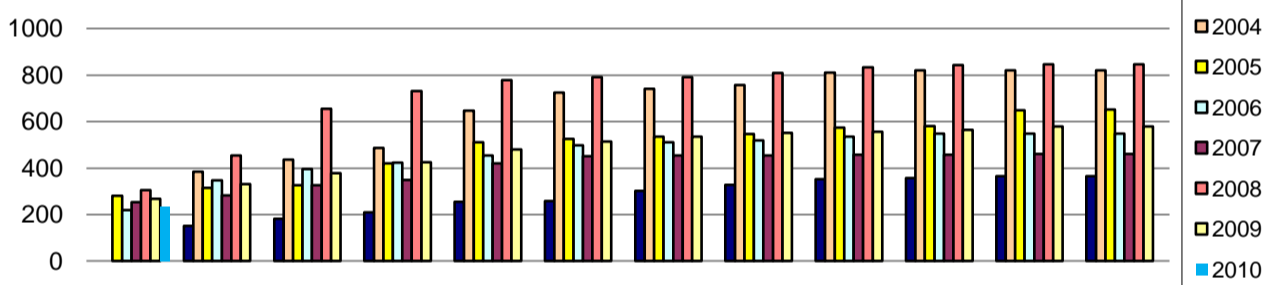

### A. Yearly Membership Totals

Year	Individuals	Friends of the 46th - HH	4600 Club - HH	
2003	365	40 hh	25 hh	Presidential
2004	821	81 hh	46 hh	
2005	653	59 hh	45 hh	
2006	548	54 hh	46 hh	
2007	459	58 hh	44 hh	Presidential
2008	847	68 hh	67 hh	
2009	579	65 hh	42 hh	
2010	236	22 hh	29 hh	

### Four-Year Presidential Cycle

		2003	2004
		365	821
2005	2006	2007	2008
653	548	461	847
2009	2010		
579	236		

**NOTE:** To evaluate our success in membership recruitment, we use a 4-year election cycle, with each Presidential year considered the high-water mark.

### B. Monthly Membership Totals

	Jan	Feb	Mar	April	May	June	July	Aug	Sept	Oct	Nov	Dec
2003		151	183	210	255	258	303	328	353	357	365	365
2004		385	436	487	648	726	742	758	811	821	821	821
2005	281	316	327	420	511	526	536	547	575	581	649	653
2006	220	348	396	424	454	499	511	520	536	548	548	548
2007	253	283	327	350	420	452	454	454	458	458	461	461
2008	305	454	655	731	779	792	792	809	834	844	847	847
2009	269	331	378	426	480	515	536	552	556	565	579	579
2010	236											

In 2003, it took us until May to reach a similar number, and we ended that year with only 365 members. In 2006, a comparable year in the 4-year cycle, we started the year with 220 members.

Monthly Membership Totals: 2003-2010